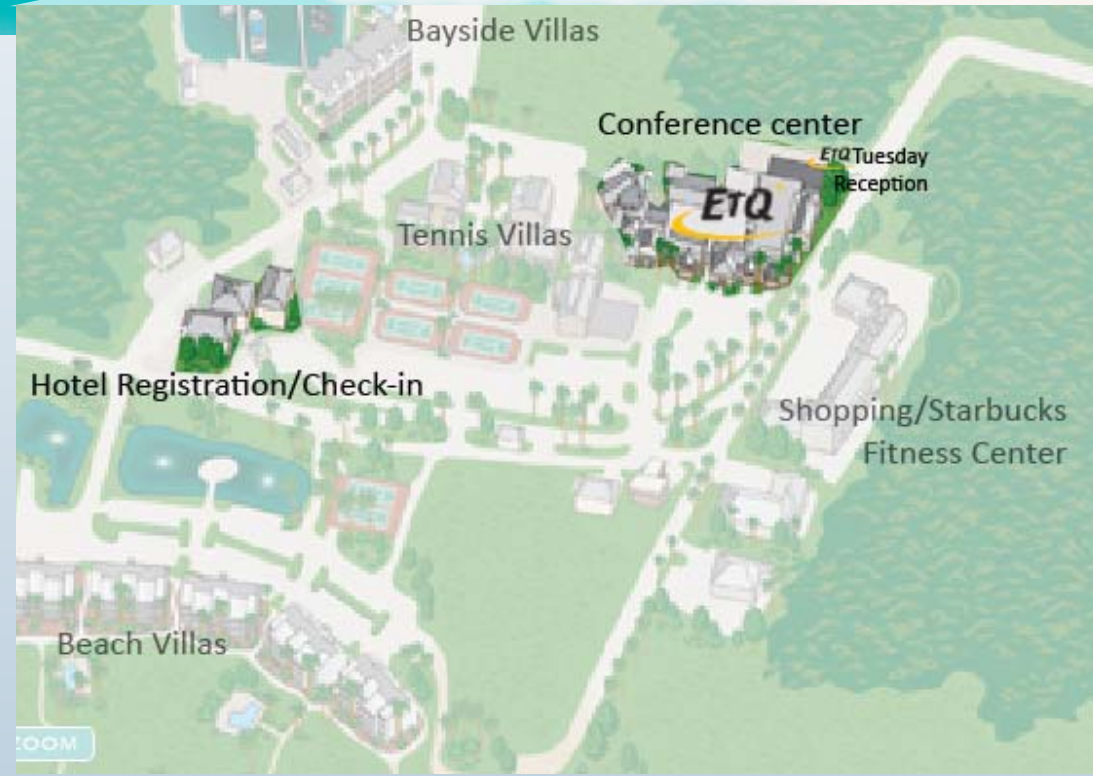

Resort Map

The majority of the EtQ User Conference will be located on the South side of the island, including the accommodations, Conference rooms, and Tuesday's reception. The Sunday Welcome Reception, Monday Awards Reception and Activities are located on the North side of the Island. The resort offers a free shuttle service to take you to the other side of the island, running every 5 minutes.